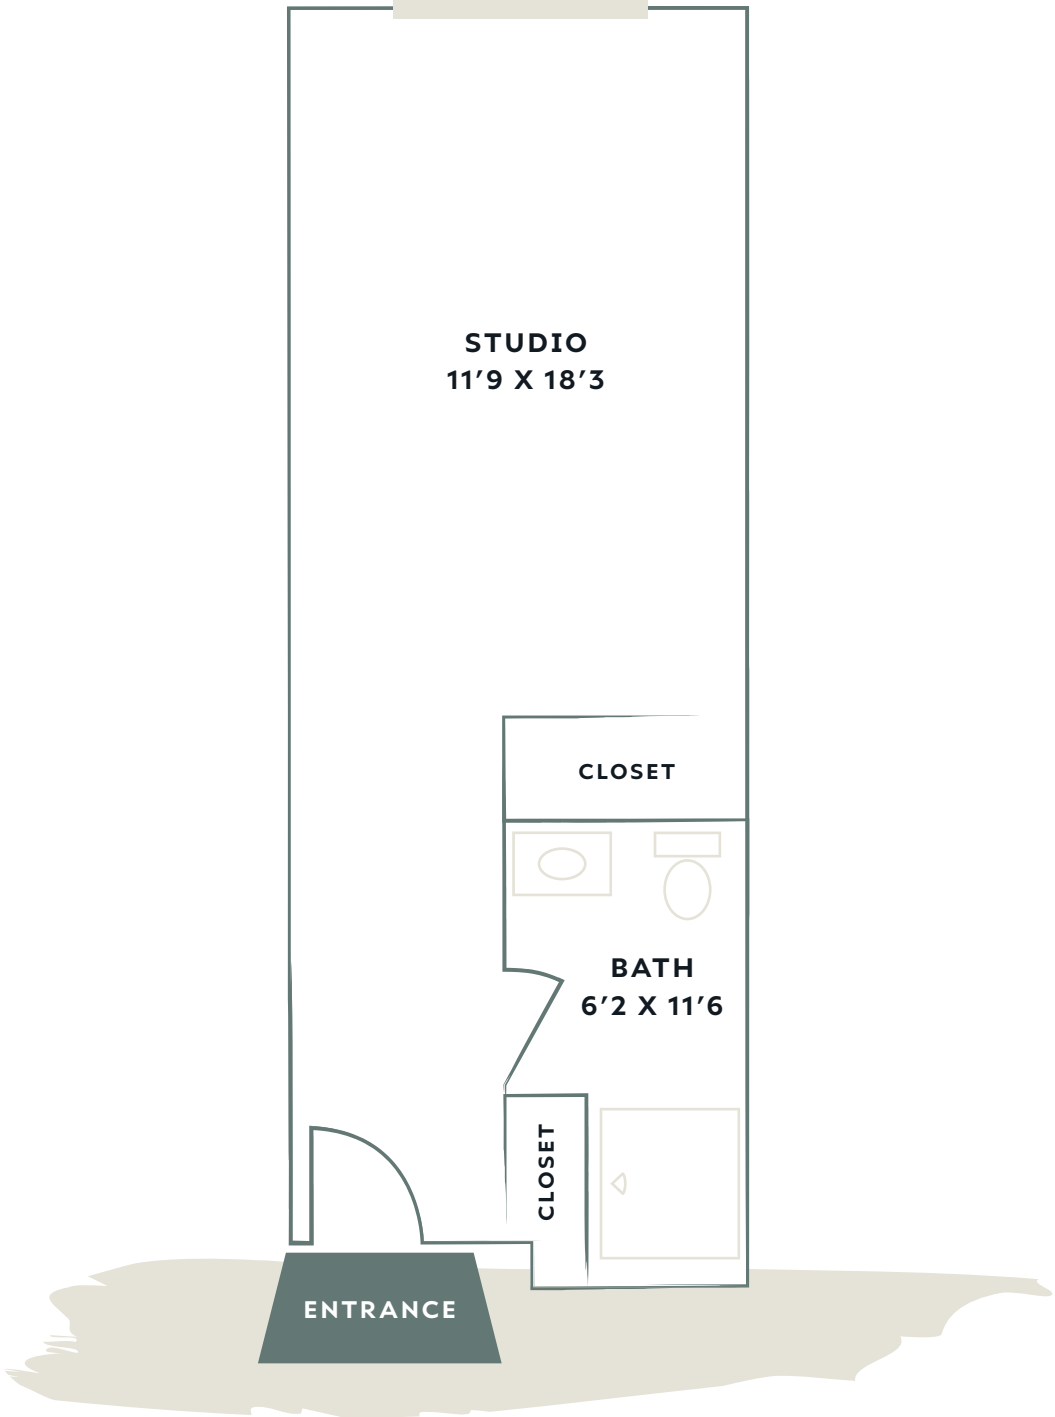

CARNATION

PRIVATE STUDIO
413 SQFT

STUDIO
11'9 X 18'3

CLOSET

BATH
6'2 X 11'6

CLOSET

ENTRANCE